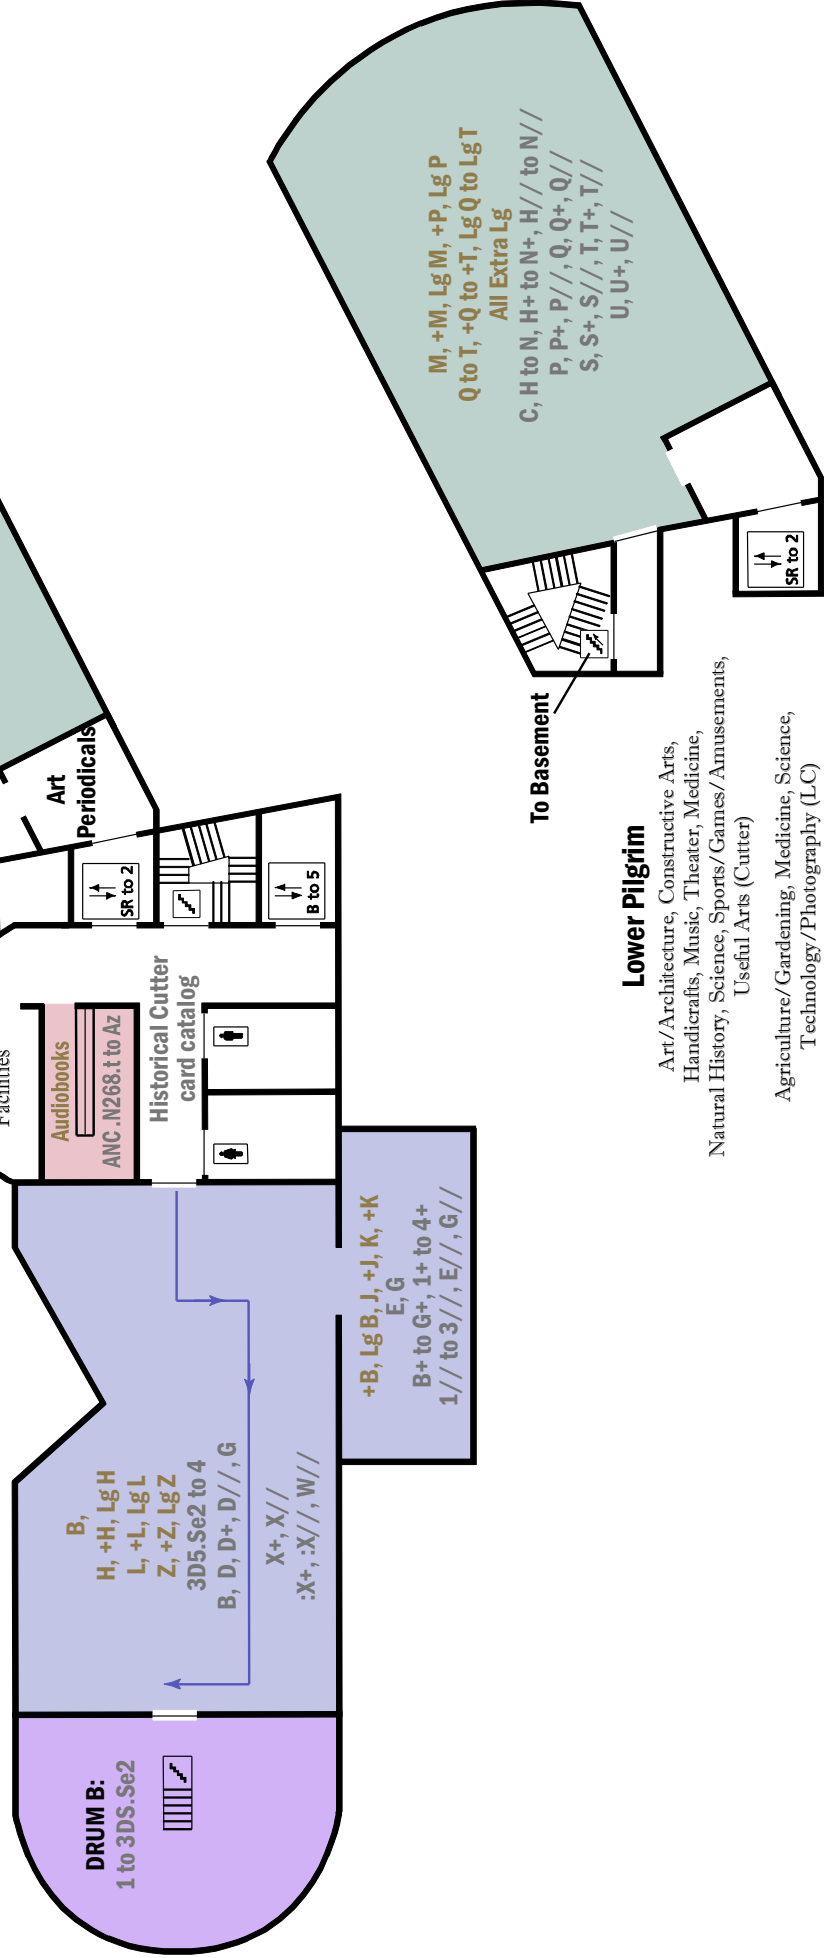

Basement, Lower Pilgrim

Art Department

Conservation Department

Gold Text = Library of Congress Classification

Gray Text = Cutter Classification

Basement

Bibliography, Economics, Education, Law, Philosophy, Political Science, Religion, Sociology, Travel: Western Hemisphere, U.S. Congress, Slavery, Women (Cutter)

Art/Architecture, Book Arts, Bibliography, Education, Law, Philosophy, Political Science, Religion (LC)

Lower Pilgrim

Art/Architecture, Constructive Arts, Handicrafts, Music, Theater, Medicine, Natural History, Science, Sports/Games/Amusements, Useful Arts (Cutter)
Agriculture/Gardening, Medicine, Science, Technology/Photography (LC)