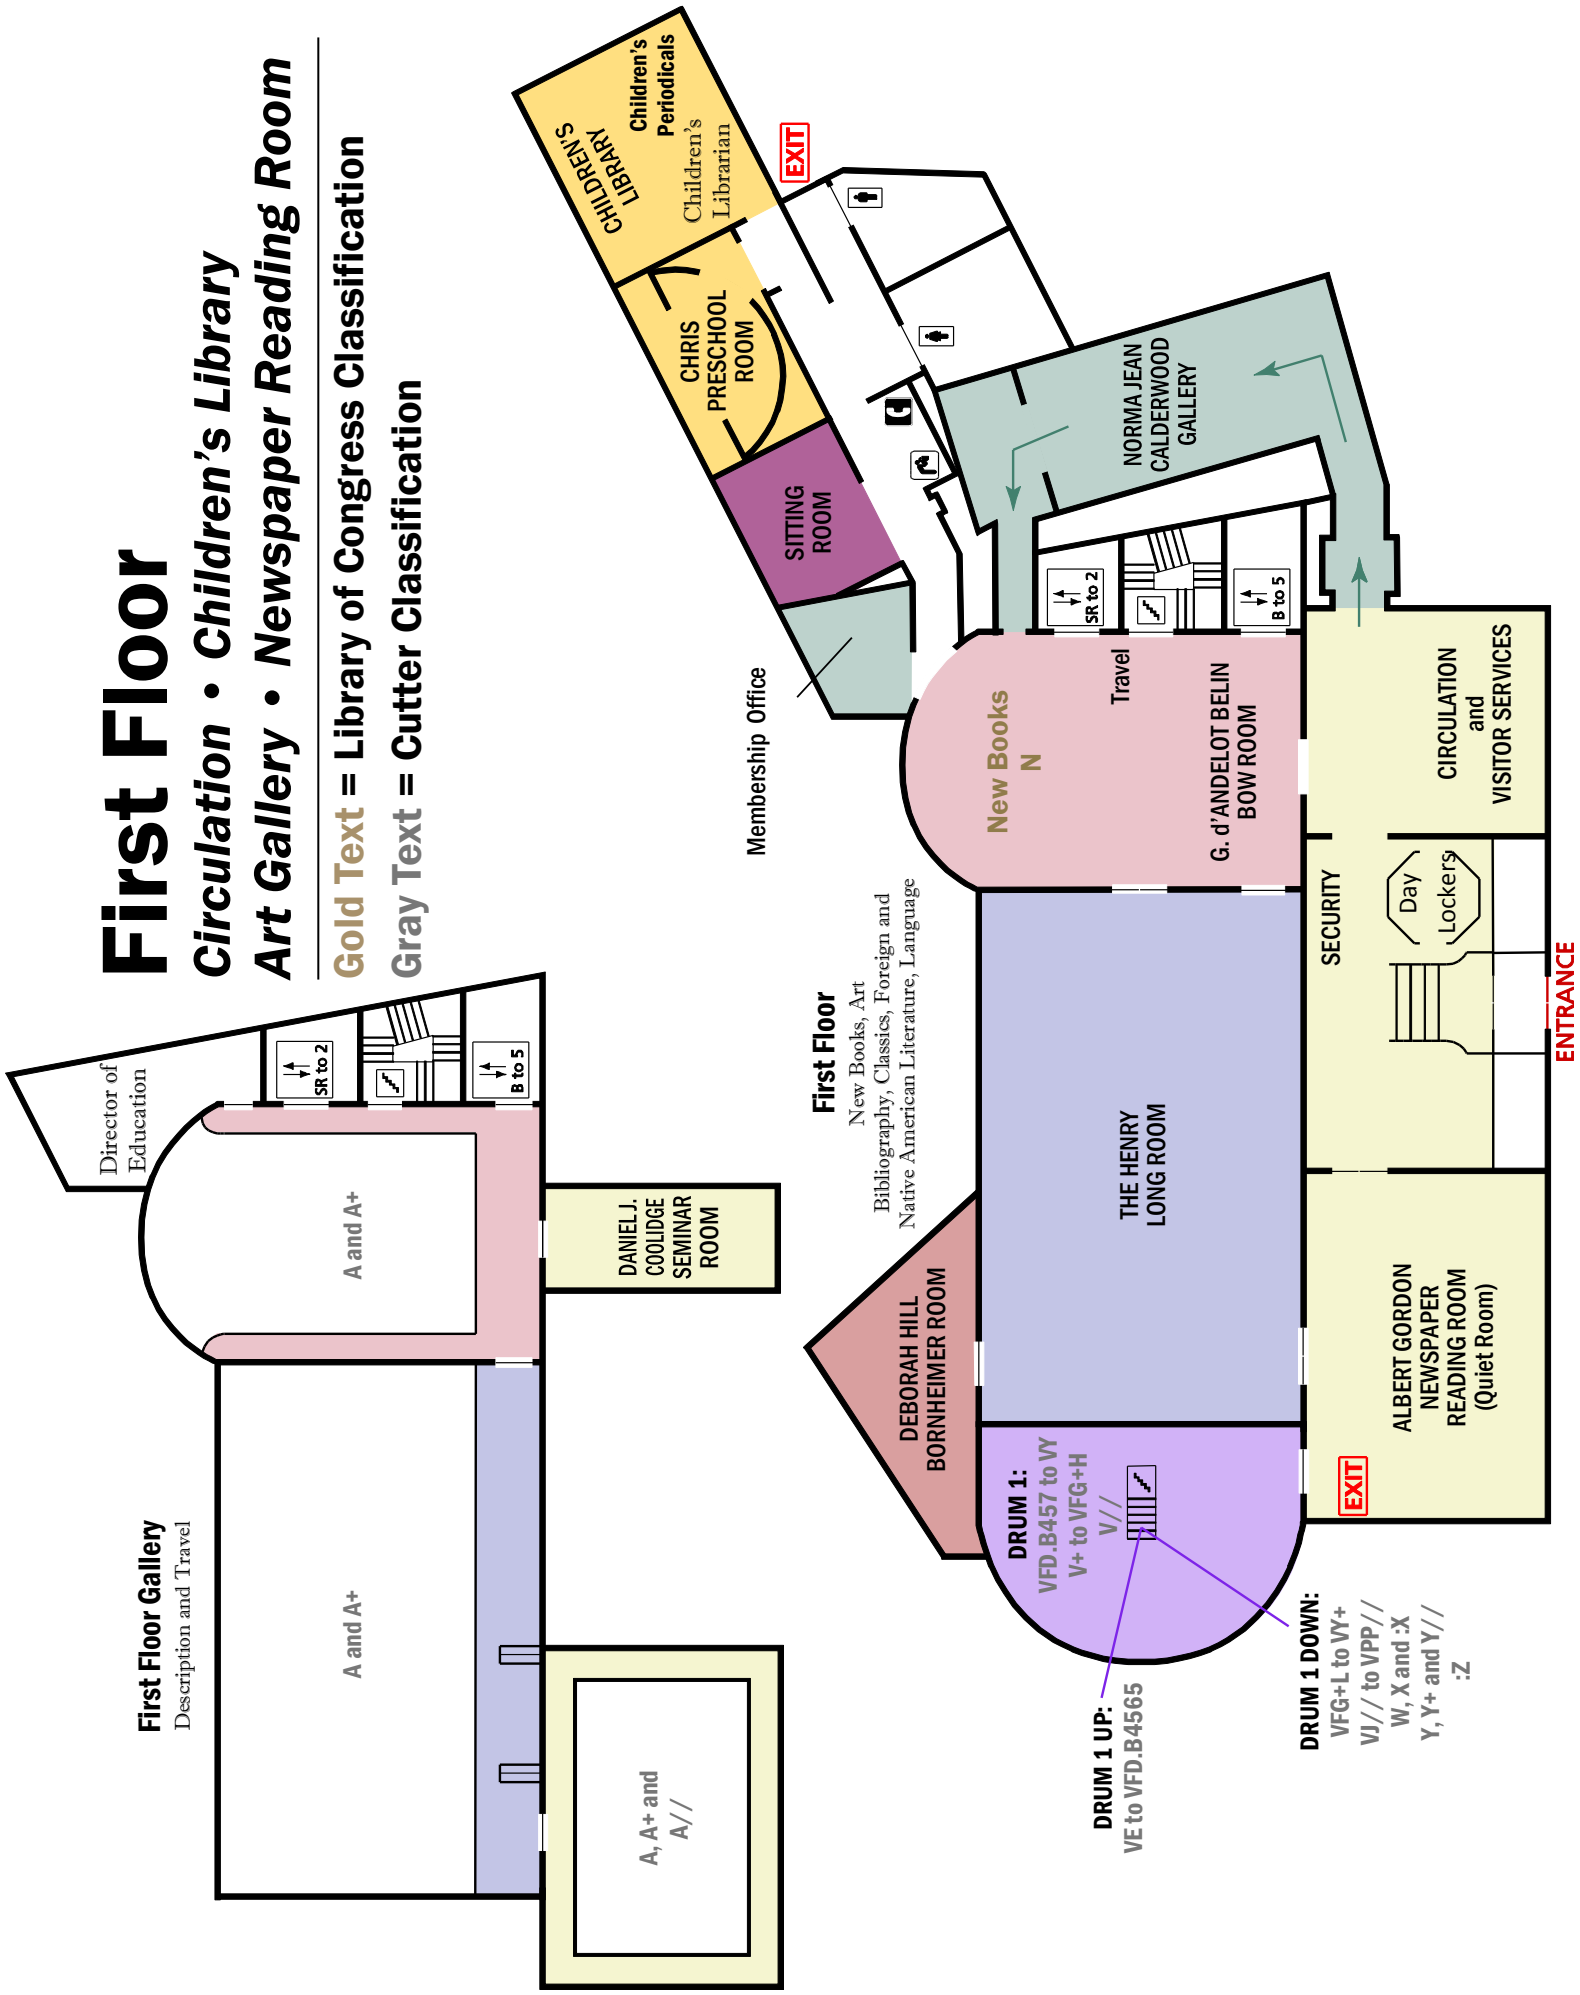

Floor Plan
of the
Boston Athenæum

Basement, Lower Pilgrim

Art Department

Conservation Department

Gold Text = Library of Congress Classification

Gray Text = Cutter Classification

Basement

Bibliography, Economics, Education, Law, Philosophy, Political Science, Religion, Sociology, Travel: Western Hemisphere, U.S. Congress, Slavery, Women (Cutter)

Art/Architecture, Book Arts, Bibliography, Education, Law, Philosophy, Political Science, Religion (LC)

Lower Pilgrim

Art/Architecture, Constructive Arts, Handicrafts, Music, Theater, Medicine, Natural History, Science, Sports/Games/Amusements, Useful Arts (Cutter)
Agriculture/Gardening, Medicine, Science, Technology/Photography (LC)

First Floor

Circulation • Children's Library

Art Gallery • Newspaper Reading Room

Gold Text = Library of Congress Classification

Gray Text = Cutter Classification

Second Floor

Reference Department

Computer Room

Fifth Floor Gallery

History (American)

Fifth Floor

History (American)

Silent Reading Room