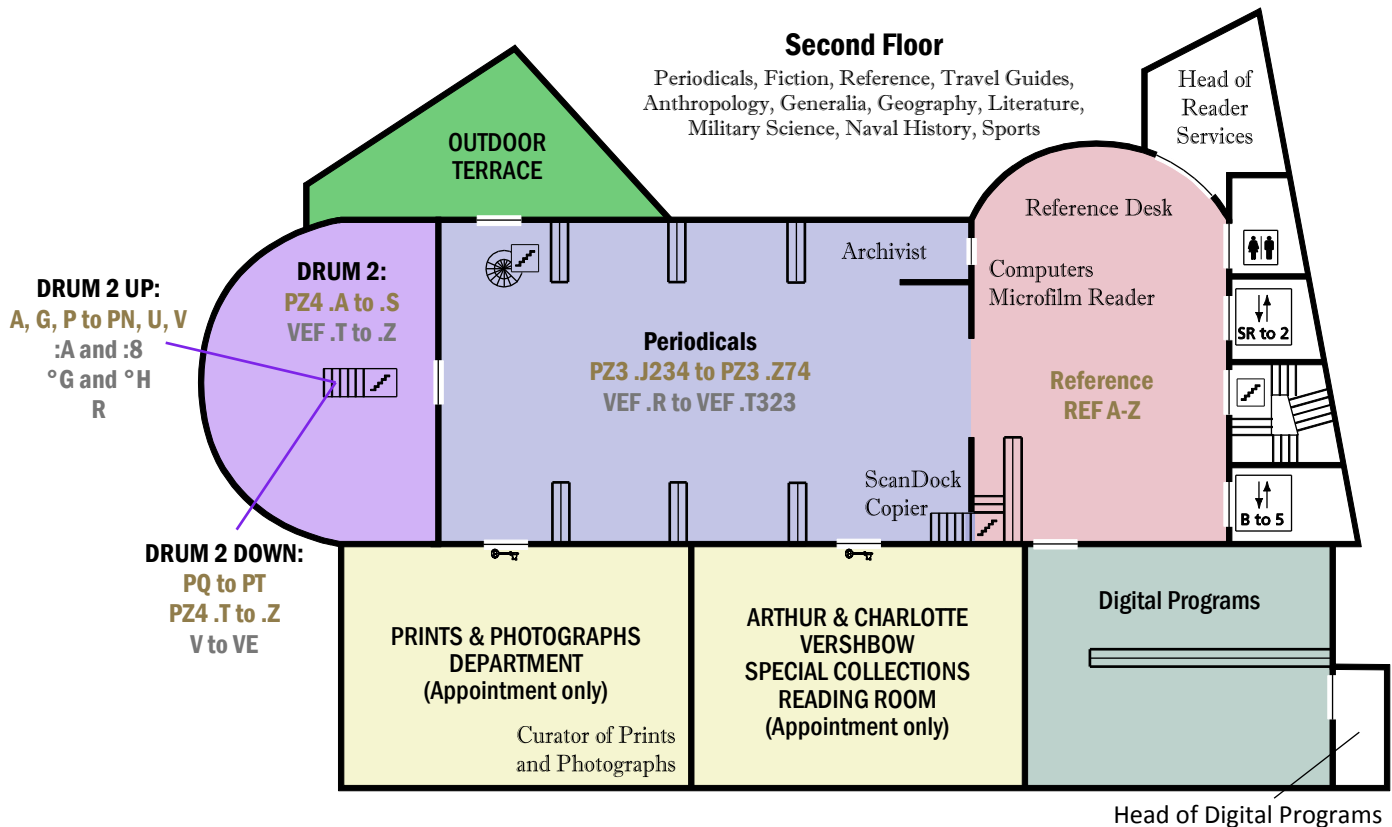

Floor Plan
of the
Boston Athenæum

Basement, Lower Pilgrim

Art Department

Conservation Department

Gold Text = Library of Congress Classification

Gray Text = Cutter Classification

Basement

Bibliography, Economics, Education, Law, Philosophy, Political Science, Religion, Sociology, Travel: Western Hemisphere, U.S. Congress, Slavery, Women (Cutter)

First Floor

Circulation • Children's Library

Art Gallery • Newspaper Reading Room

Gold Text = Library of Congress Classification

Gray Text = Cutter Classification

Second Floor

Reference Department

Computer Room

Gold Text = Library of Congress Classification

Gray Text = Cutter Classification

Third Floor

Technical Services Department

Gold Text = Library of Congress Classification

Gray Text = Cutter Classification

Fourth Floor

Fifth Floor Gallery

History (American)

Fifth Floor

History (American)

Silent Reading Room